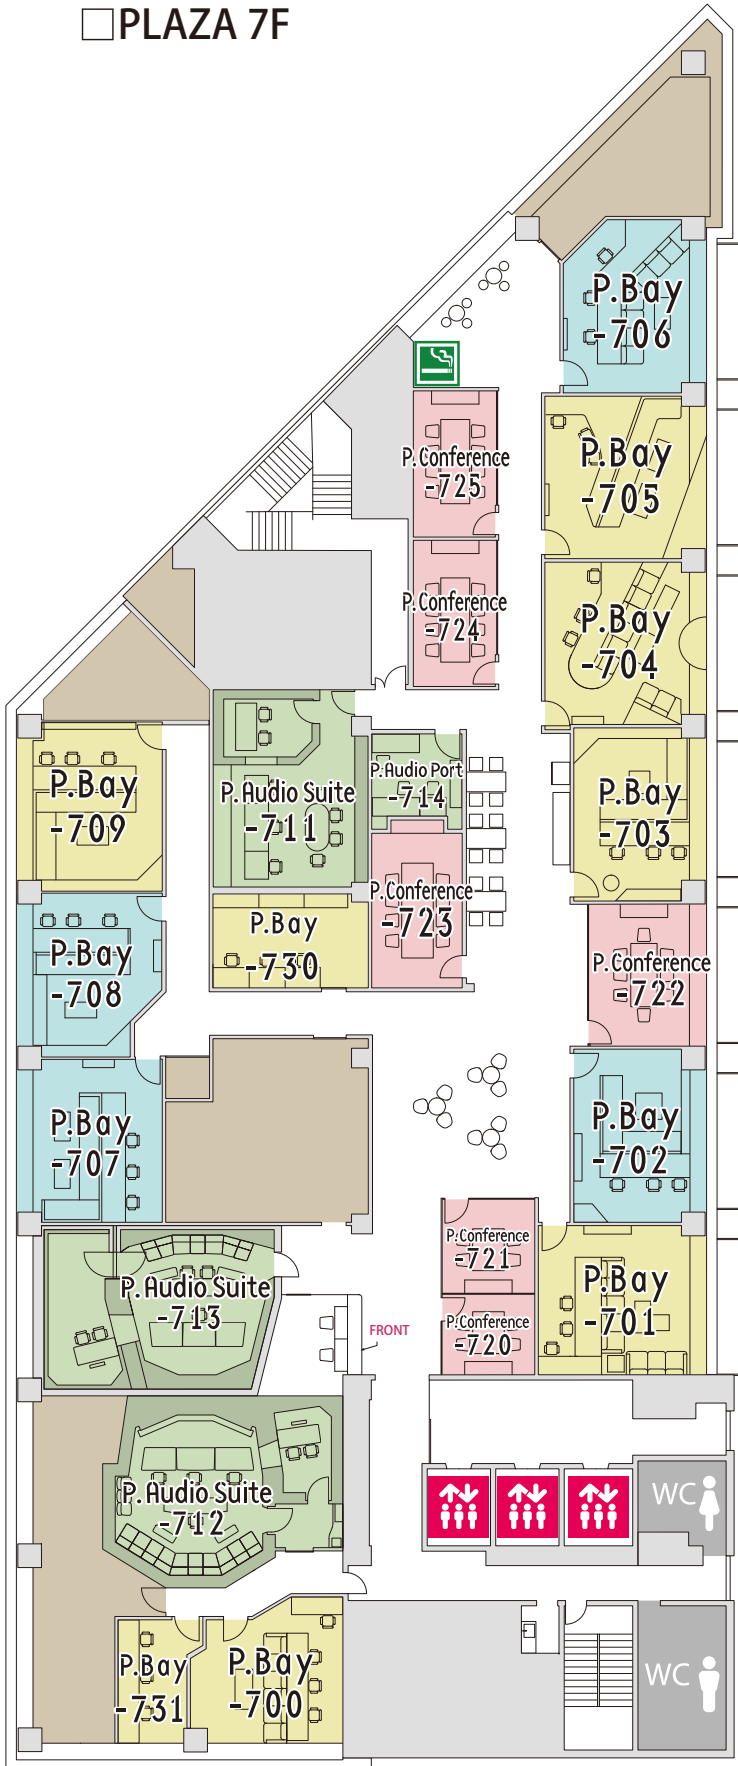

Floor Guide

... ONLINE
 ... ON/OFF HYBRID
 ... GRADING
 ... MA
 ... MEETING

PLAZA 7F

PLAZA 8F